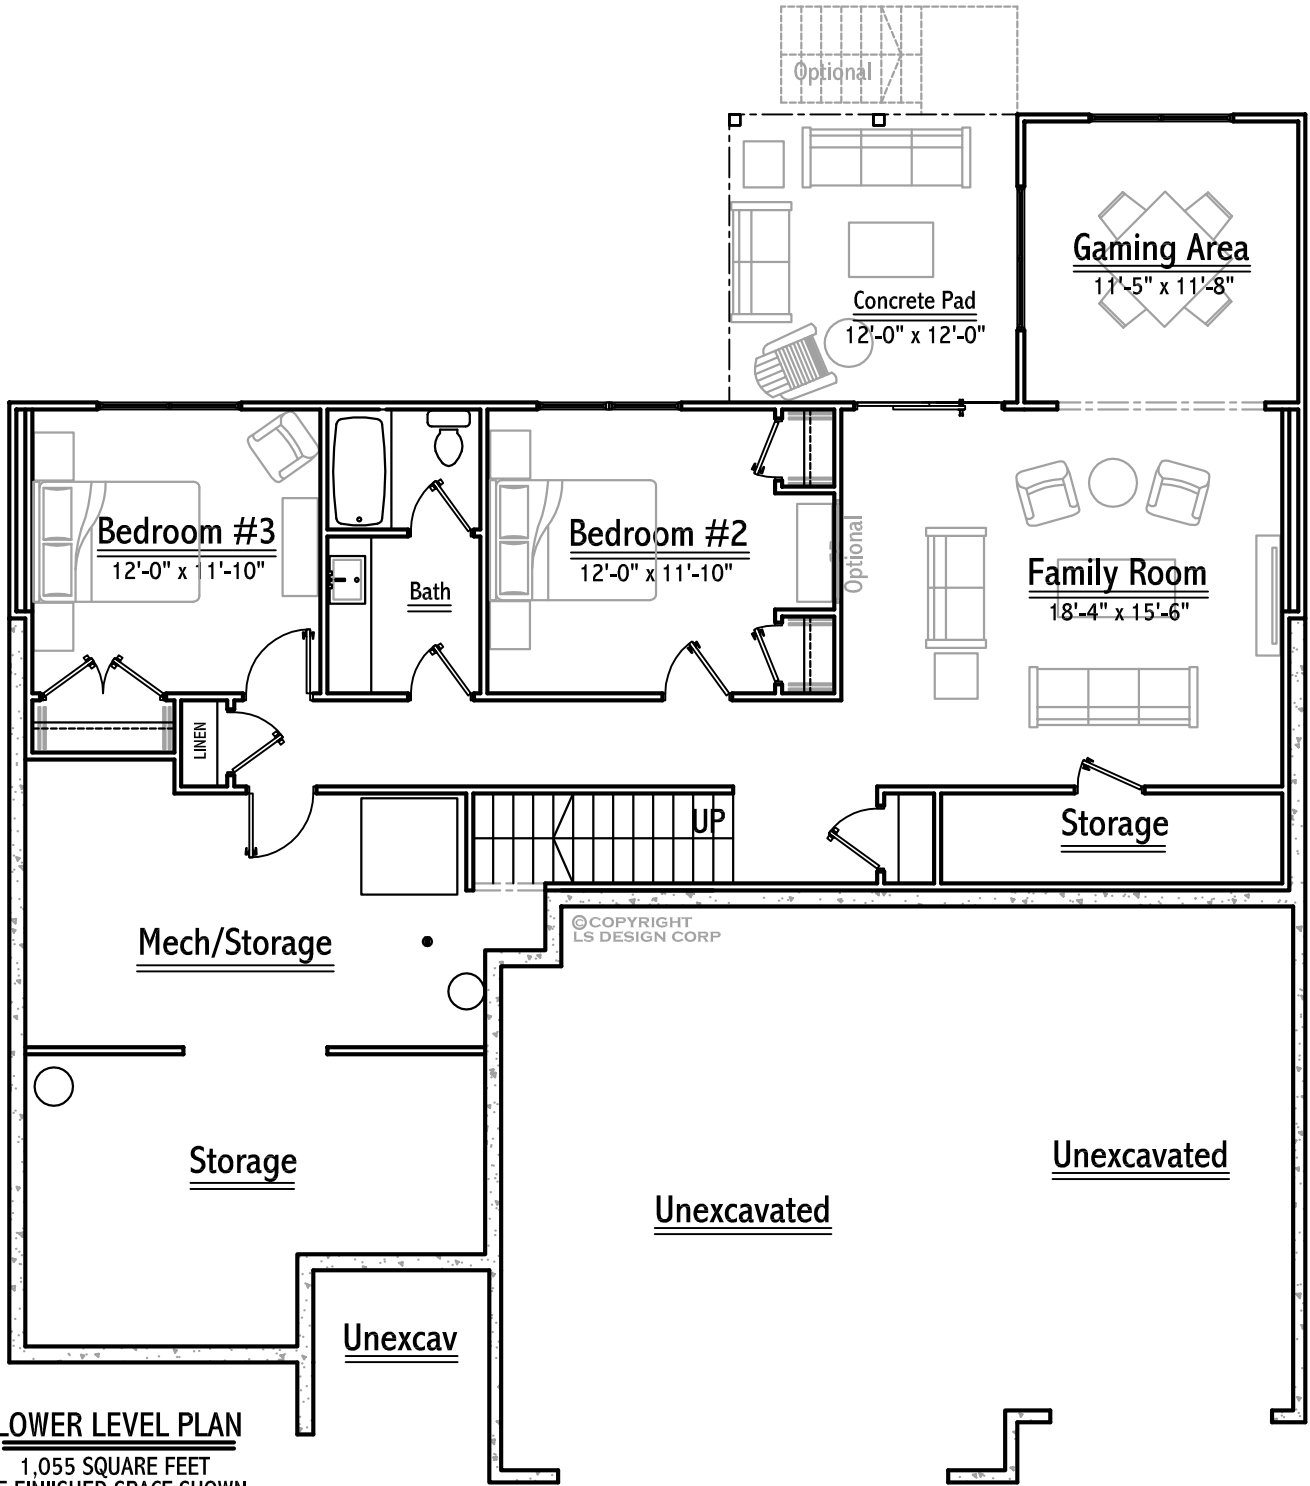

**MAIN FLOOR PLAN**

1,642 SQUARE FEET  
LS DESIGN CORP

© COPYRIGHT  
LS DESIGN CORP

COPYRIGHT ©  
LS DESIGN CORP

**LOWER LEVEL PLAN**  
1,055 SQUARE FEET  
OF FINISHED SPACE SHOWN  
LS DESIGN CORP

© COPYRIGHT  
LS DESIGN CORP

**LOWER LEVEL PLAN**  
1,055 SQUARE FEET  
OF FINISHED SPACE SHOWN  
LS DESIGN CORP