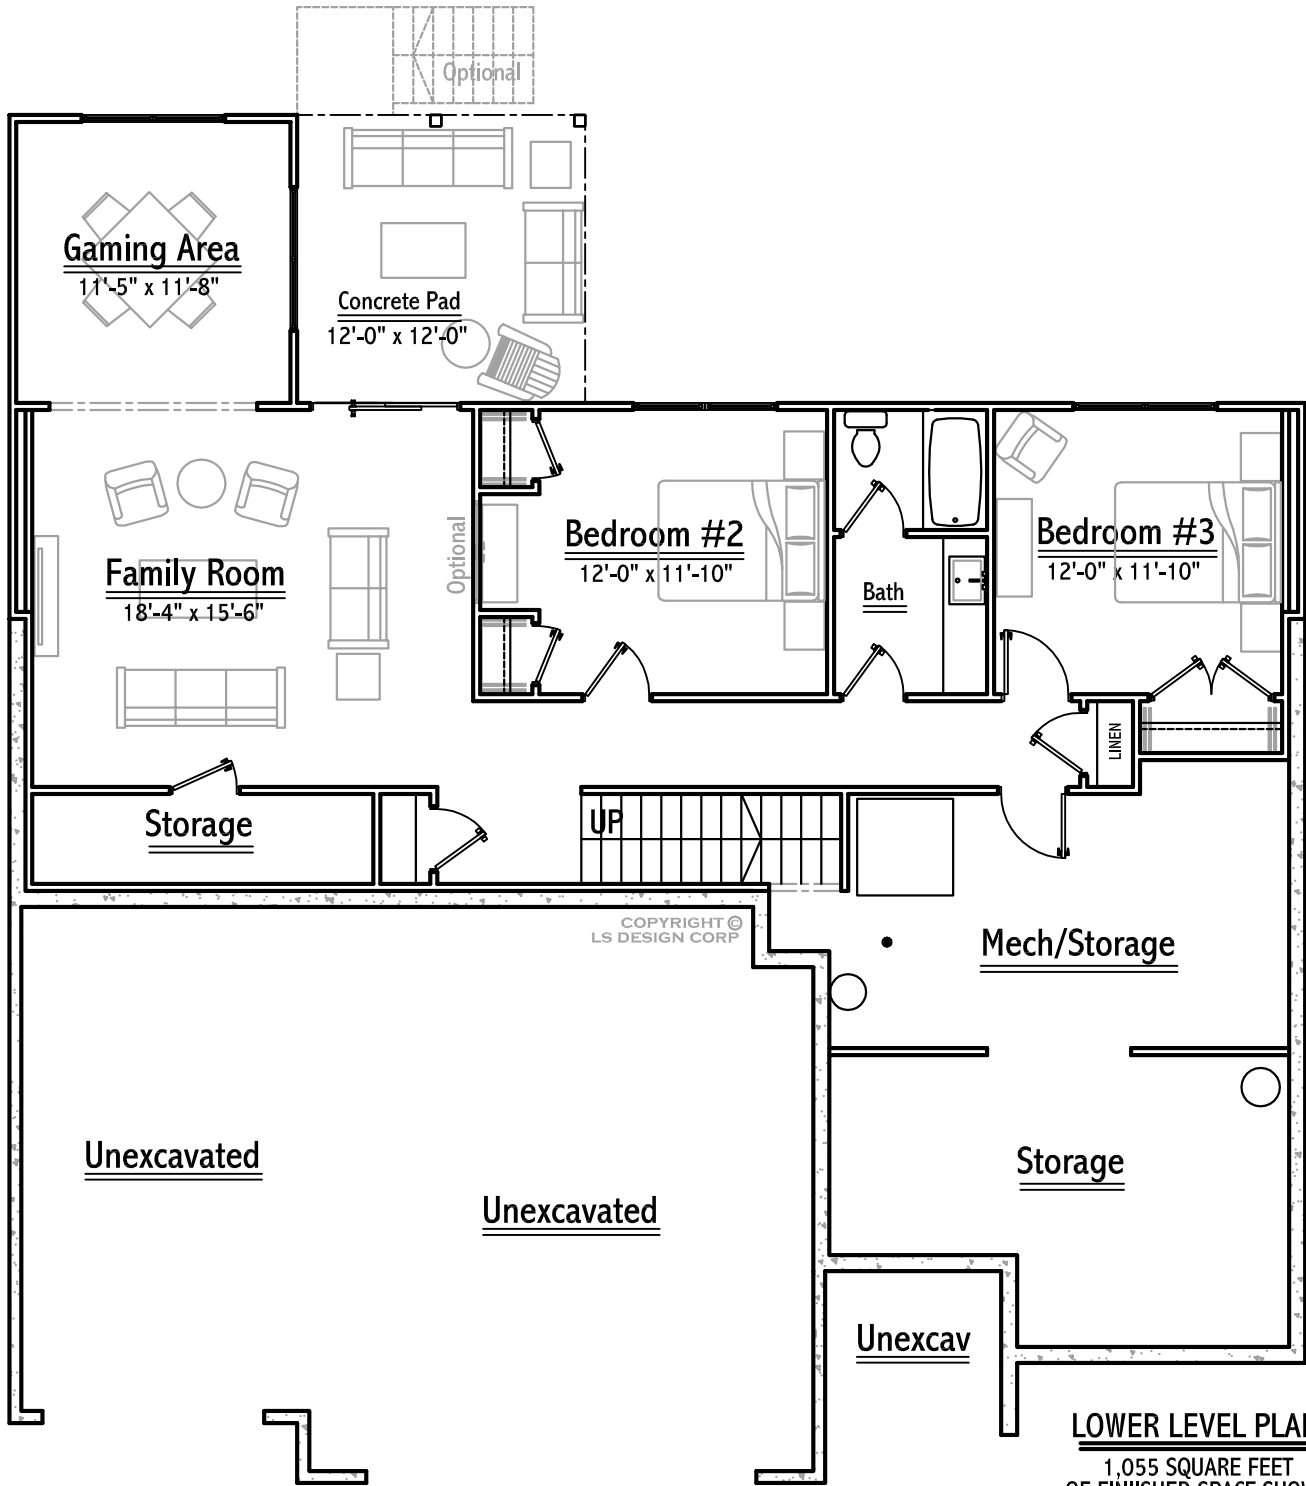

**MAIN FLOOR PLAN**

1,642 SQUARE FEET  
LS DESIGN CORP

© COPYRIGHT  
LS DESIGN CORP

COPYRIGHT ©  
LS DESIGN CORP

**LOWER LEVEL PLAN**  
1,055 SQUARE FEET  
OF FINISHED SPACE SHOWN  
LS DESIGN CORP

© COPYRIGHT  
LS DESIGN CORP

**LOWER LEVEL PLAN**  
1,055 SQUARE FEET  
OF FINISHED SPACE SHOWN  
LS DESIGN CORP